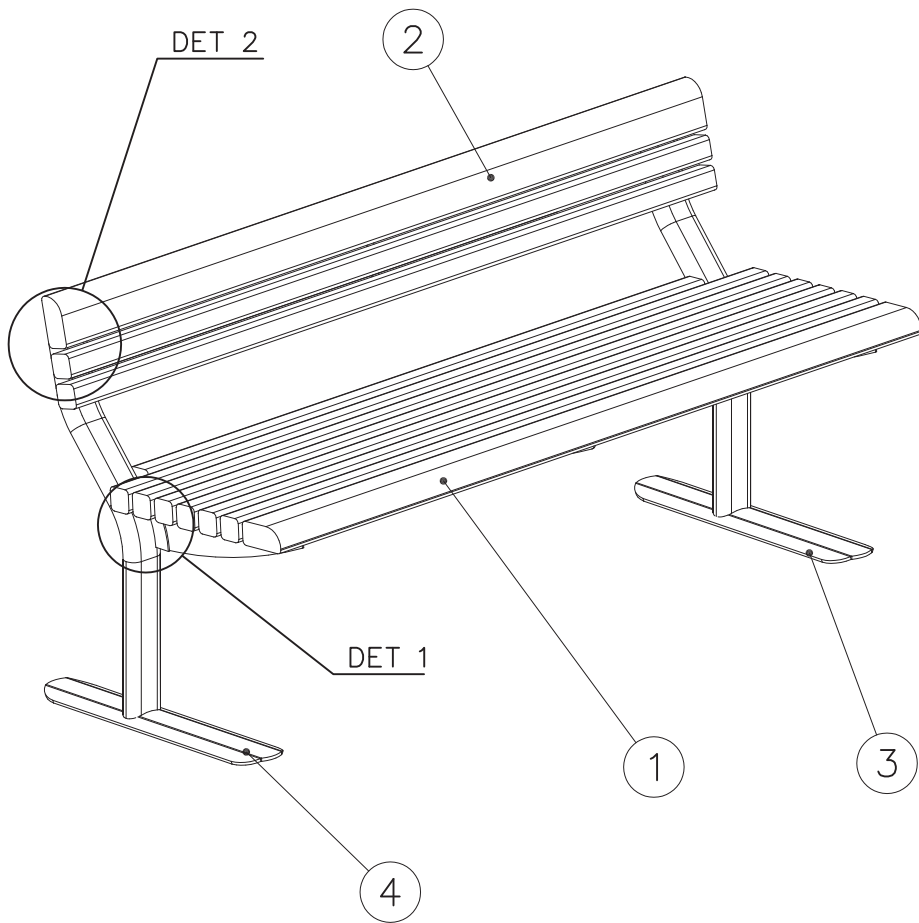

# 060102M

DATE: 5.2.2018

1(2)

①	PCS	②	PCS
	1		1
③	PCS	④	PCS
	1		1
⑤	909850	⑥	909256
	4		8
M8x25		Ø17/8.5 RST	
⑦	980160	⑧	980131
	4		8
M8 A2		Ø6x60	

# 060102M

5.2.2018

2(2)

060102		PCS	WOODEN PARTS COLOR OPTIONS:	
		1	-651 (GREY) -652 (TEAK RED) -653 (LIGHT BROWN) -654 (DARK GREEN) -655 (DARK BROWN) -699 (SPECIAL COLOUR)	
		PCS	WOODEN PARTS COLOR OPTIONS:	
		1	-651 (GREY) -652 (TEAK RED) -653 (LIGHT BROWN) -654 (DARK GREEN) -655 (DARK BROWN) -699 (SPECIAL COLOUR)	
	905251		PCS	METAL PARTS COLOR OPTIONS:
			1	-205 (GRAPHIT GREY) -207 (BLACK) -209 (GREEN) -216 (PEARL LIGHT GREY) -299 (SPECIAL COLOUR)
905252		PCS	METAL PARTS COLOR OPTIONS:	
		1	-205 (GRAPHIT GREY) -207 (BLACK) -209 (GREEN) -216 (PEARL LIGHT GREY) -299 (SPECIAL COLOUR)	