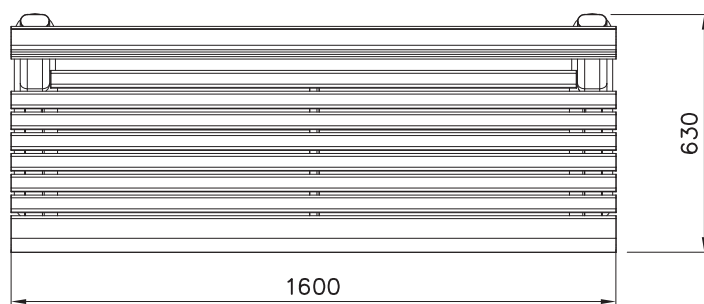

# 060102M

DATE: 5.2.2018

1(2)

①	PCS	②	PCS
	1		1
③	PCS	④	PCS
	1		1
⑤	909850	⑥	909256
	4		8
M8x25		Ø17/8.5 RST	
⑦	980160	⑧	980131
	4		8
M8 A2		Ø6x60	

# 060102M

5.2.2018

2(2)

060102		PCS	WOODEN PARTS COLOR OPTIONS:	
		1	-651 (GREY) -652 (TEAK RED) -653 (LIGHT BROWN) -654 (DARK GREEN) -655 (DARK BROWN) -699 (SPECIAL COLOUR)	
		PCS	WOODEN PARTS COLOR OPTIONS:	
		1	-651 (GREY) -652 (TEAK RED) -653 (LIGHT BROWN) -654 (DARK GREEN) -655 (DARK BROWN) -699 (SPECIAL COLOUR)	
	905251		PCS	METAL PARTS COLOR OPTIONS:
			1	-205 (GRAPHIT GREY) -207 (BLACK) -209 (GREEN) -216 (PEARL LIGHT GREY) -299 (SPECIAL COLOUR)
905252		PCS	METAL PARTS COLOR OPTIONS:	
		1	-205 (GRAPHIT GREY) -207 (BLACK) -209 (GREEN) -216 (PEARL LIGHT GREY) -299 (SPECIAL COLOUR)	