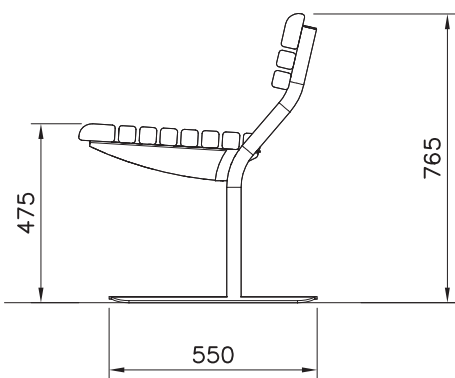

# 060102M

DATE: 5.2.2018

1(2)

①	PCS	②	PCS
	1		1
③	PCS	④	PCS
	1		1
⑤	909850	⑥	909256
	4		8
M8x25		Ø17/8.5 RST	
⑦	980160	⑧	980131
	4		8
M8 A2		Ø6x60	

# 060102M

5.2.2018

2(2)

060102		PCS	WOODEN PARTS COLOR OPTIONS:	
		1	-651 (GREY) -652 (TEAK RED) -653 (LIGHT BROWN) -654 (DARK GREEN) -655 (DARK BROWN) -699 (SPECIAL COLOUR)	
		PCS	WOODEN PARTS COLOR OPTIONS:	
		1	-651 (GREY) -652 (TEAK RED) -653 (LIGHT BROWN) -654 (DARK GREEN) -655 (DARK BROWN) -699 (SPECIAL COLOUR)	
	905251		PCS	METAL PARTS COLOR OPTIONS:
			1	-205 (GRAPHIT GREY) -207 (BLACK) -209 (GREEN) -216 (PEARL LIGHT GREY) -299 (SPECIAL COLOUR)
905252		PCS	METAL PARTS COLOR OPTIONS:	
		1	-205 (GRAPHIT GREY) -207 (BLACK) -209 (GREEN) -216 (PEARL LIGHT GREY) -299 (SPECIAL COLOUR)	