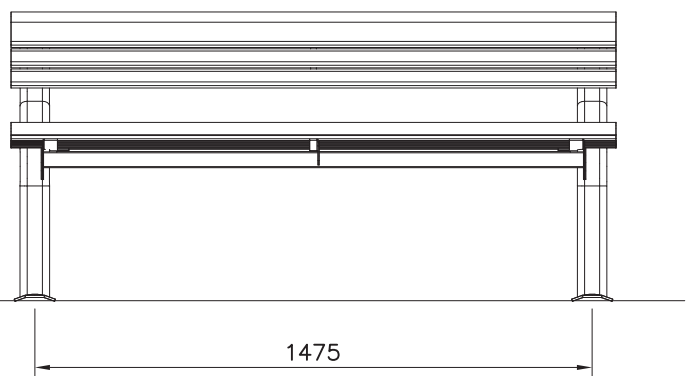

# 060102M

DATE: 5.2.2018

1(2)

①	PCS	②	PCS
	1		1
③	PCS	④	PCS
	1		1
⑤	909850	⑥	909256
	4		8
M8x25		Ø17/8.5 RST	
⑦	980160	⑧	980131
	4		8
M8 A2		Ø6x60	

# 060102M

5.2.2018

2(2)

060102		PCS	WOODEN PARTS COLOR OPTIONS:	
		1	-651 (GREY) -652 (TEAK RED) -653 (LIGHT BROWN) -654 (DARK GREEN) -655 (DARK BROWN) -699 (SPECIAL COLOUR)	
		PCS	WOODEN PARTS COLOR OPTIONS:	
		1	-651 (GREY) -652 (TEAK RED) -653 (LIGHT BROWN) -654 (DARK GREEN) -655 (DARK BROWN) -699 (SPECIAL COLOUR)	
	905251		PCS	METAL PARTS COLOR OPTIONS:
			1	-205 (GRAPHIT GREY) -207 (BLACK) -209 (GREEN) -216 (PEARL LIGHT GREY) -299 (SPECIAL COLOUR)
905252		PCS	METAL PARTS COLOR OPTIONS:	
		1	-205 (GRAPHIT GREY) -207 (BLACK) -209 (GREEN) -216 (PEARL LIGHT GREY) -299 (SPECIAL COLOUR)	