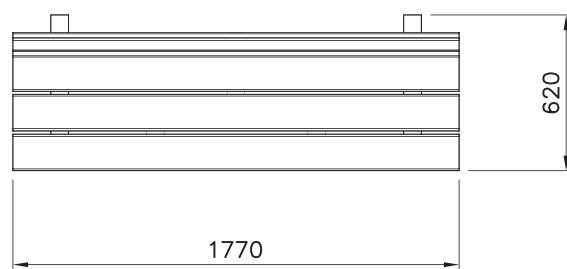

# 000504M

DATE: 17.4.2019

1(2)

1	PCS	2	PCS
	2	2	PCS
2	PCS	5	PCS
3	PCS	4	PCS
708782	4	4	PCS
		4	PCS
4	PCS	10	PCS
903093			
		Ø8x90	
5	PCS	24	PCS
980129	24	6	PCS
		6	PCS
		Ø5x35	
6	PCS	1	PCS
702286		1	PCS
		65x65	
7	PCS	4	PCS
909506		4	PCS
		Ø3.5x13	

# 000504M

17.4.2019

2(2)

000504M	709080	PCS	WOODEN PARTS COLOR OPTIONS:
		2	-651 (GREY) -652 (TEAK RED) -653 (LIGHT BROWN) -654 (DARK GREEN) -655 (DARK BROWN) -699 (SPECIAL COLOUR)
	708781	PCS	WOODEN PARTS COLOR OPTIONS:
		5	-651 (GREY) -652 (TEAK RED) -653 (LIGHT BROWN) -654 (DARK GREEN) -655 (DARK BROWN) -699 (SPECIAL COLOUR)
		PCS	

DET 1

Ø8x90

DET 2

Ø8x90

DET 3

UNDER BENCH