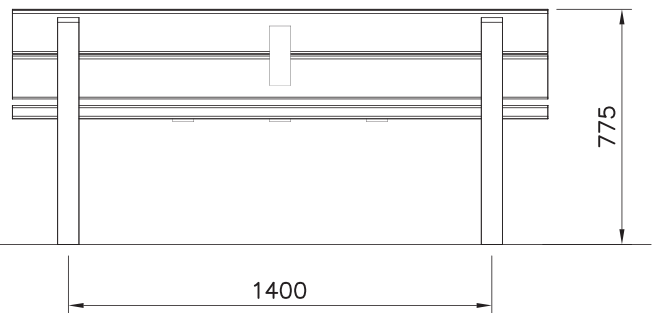

# 000504M

DATE: 17.4.2019

1(2)

1	PCS	2	PCS
	2	2	PCS
2	PCS	5	PCS
3	PCS	4	PCS
708782	4	4	PCS
		4	PCS
4	PCS	10	PCS
903093			
		Ø8x90	
5	PCS	24	PCS
980129	24	6	PCS
		6	PCS
		Ø5x35	
6	PCS	1	PCS
702286		1	PCS
		65x65	
7	PCS	4	PCS
909506		4	PCS
		Ø3.5x13	

# 000504M

17.4.2019

2(2)

000504M	709080	PCS	WOODEN PARTS COLOR OPTIONS:
		2	-651 (GREY) -652 (TEAK RED) -653 (LIGHT BROWN) -654 (DARK GREEN) -655 (DARK BROWN) -699 (SPECIAL COLOUR)
	708781	PCS	WOODEN PARTS COLOR OPTIONS:
		5	-651 (GREY) -652 (TEAK RED) -653 (LIGHT BROWN) -654 (DARK GREEN) -655 (DARK BROWN) -699 (SPECIAL COLOUR)
		PCS	

DET 1

Ø8x90

DET 2

Ø8x90

DET 3

UNDER BENCH