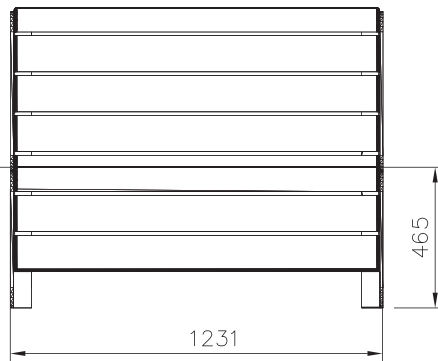

NF3210-NF3216

DAT: 25.11.2019

1(1)

① NF3215/ NF3216	PCS ST 1	② N00129	PCS ST 4
			
③ N39016	PCS ST 4	④ N21200	PCS ST 12
			
④ N31228	PCS ST 4		
			

DET 1

FOR FIXED
INSTALLATION
CONCRETE

DET 2

FOR FIXED
INSTALLATION
DIG DOWN