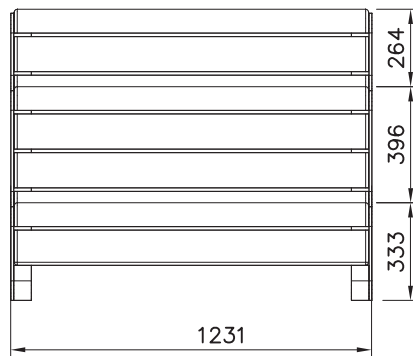

NF3220-NF3226

DAT: 25.11.2019

1(1)

① NF3225/ NF3226	PCS ST 1	② N00129	PCS ST 4
			
③ N39016	PCS ST 4	④ N21200	PCS ST 12
			
④ N31228	PCS ST 4		
			

DET 1

FOR FIXED
INSTALLATION
CONCRETE

DET 2

FOR FIXED
INSTALLATION
DIG DOWN