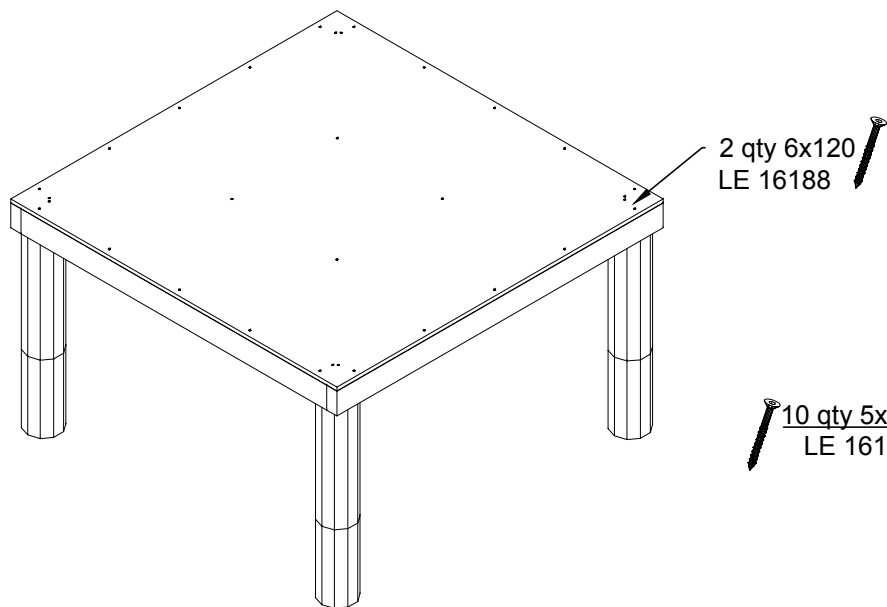

NORLEG - Mont.	
Gallerhus	
LE 20100	
02.03.2010	REV. -

< 600

≥ EN 1176

This drawing is the property of NORLEG and pursuant to current legislation may not be copied, transferred to or used by any third party. Should this drawing be used, a fee of 10% of the assumed contract price will be charged.