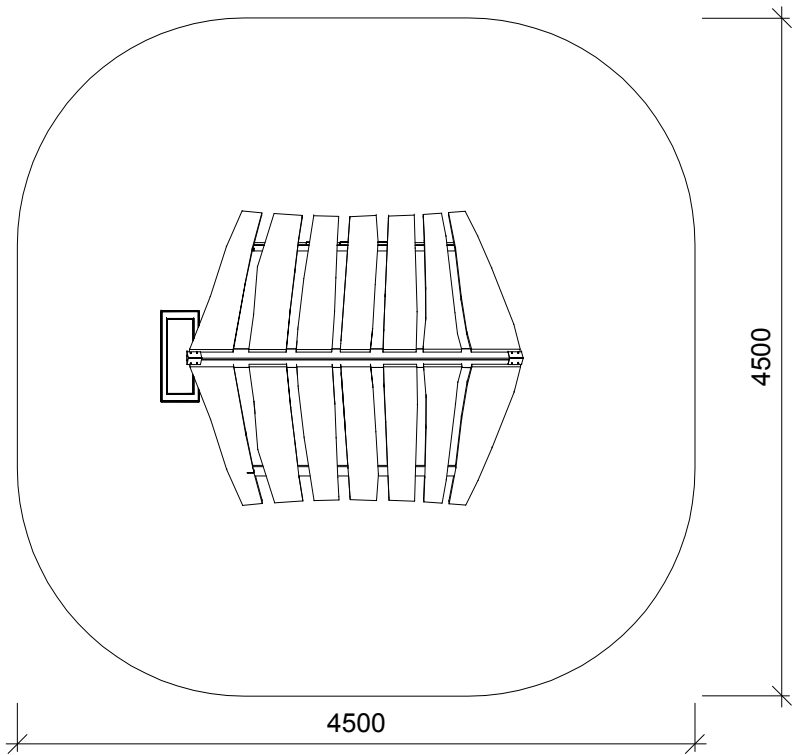

1:50

This drawing is the property of NORLEG and pursuant to current legislation may not be copied, transferred to or used by any third party. Should this drawing be used, a fee of 10% of the assumed contract price will be charged.